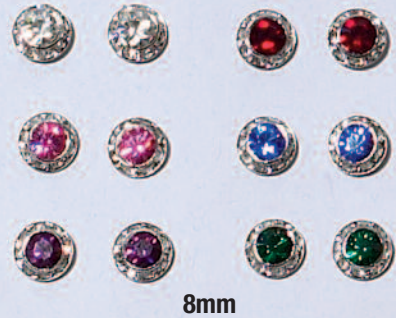

Hand Painted!

A

F

D

A

C

B

Lapella Pins

Gem Glitter Lip Gloss

48 piece countertop display **2496DB**
6 piece refills (pink only) **2496P**

Add color to your performance

Earrings:

11mm Post 2712P
Clip 2712C

8mm Post 2711P
Drop 2711D

ORDER BY COLOR

11mm

8mm

8mm

Gemstone Bobby Pins Pairs

Assortment **2736A**
By Color **2736**

Available individually or in a pre-pack 12 pieces

By Color **2639GB**
By Color **2639**

Can be ordered individually or as a box set of 12

2638
2638GB

Gemstones Barrett Pairs

Assortment **2737A** By Color **2737**

Comes in a gift box of 12 Hairpins. 2 each color

2637GB

New Hairgoods - Classic Pink and Black or Fun Brights!

4060

4057