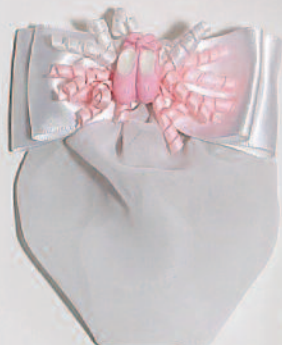

New Hairgoods - Classic Pink and Black or Fun Brights!

4060

Available in Black,
Pink, Purple, Red,
Royal & White