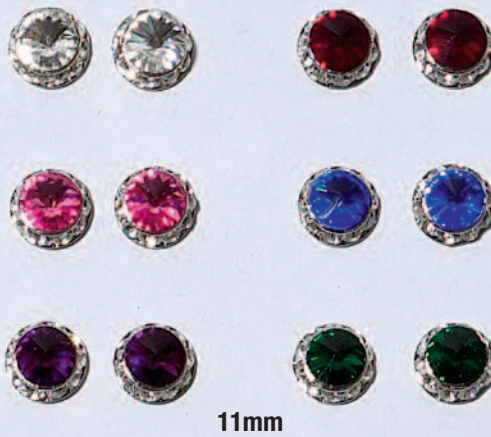

Hand Painted!

A

F

D

A

C

B

Lapella Pins

Unique and exclusive. Glass pins with strong magnetic clasp means no holes in your garments.

Available individually or as assortments.

2920 DANCE

2921 FUN

E

D

Sparkle Glitter

24 piece countertop display
2501D

Gem Glitter Lip Gloss

48 piece countertop display **2496DB**
6 piece refills (pink only) **2496P**

Add color to your performance

Earrings:

11mm Post 2712P
Clip 2712C

8mm Post 2711P
Drop 2711D

ORDER BY COLOR

11mm

8mm

8mm

Gemstone Bobby Pins Pairs

Assortment **2736A**
By Color **2736**

Available individually or in a pre-pack 12 pieces

By Color **2639GB**
By Color **2639**

Can be ordered individually or as a box set of 12